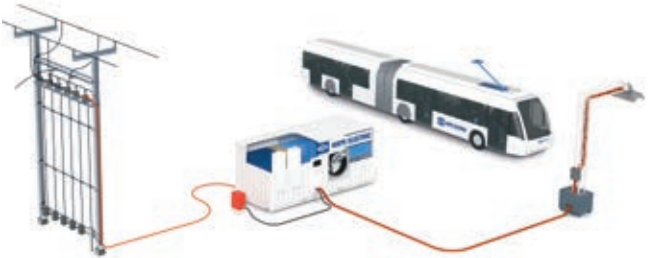

K-CHARGER

Technology that moves

High power charging infrastructure from Kiepe:

- Residual power and energy capacities of catenary infrastructure for electric bus charging infrastructure
- Flexible and stable electric bus operations with fixed and temporary charging infrastructure

DEPOT K-CHARGER

NEW

Floor Cabinet

- Depot charging infrastructure powered by LRV or trolleybus catenary
- Optional configuration: 1 x 100 kW or 2 x 100 kW (200 kW)
- 8 m Cable and CCS Combo 2 Socket
- Seamless integration into charging management software and SCADA-systems

DEPOT K-CHARGER

Ceiling Mounted Housing

- Depot charging infrastructure powered by LRV or trolleybus catenary
- Optional configuration: 1 x 100 kW or 2 x 100 kW (200 kW)
- 8 m Cable and CCS Combo 2 Socket
- Ceiling mounted housing with indicator lamps
- Balancer with locking mechanism
- Seamless integration into charging management software and SCADA-systems

MAINLINE K-CHARGER

High Power Charging powered by 15 kV Catenary

- Decentralized charging infrastructure powered by existing rail power supply
- Mobile and containerized charging infrastructure for fast and flexible deployment
- Unlimited interface compatibility to all electric bus manufacturers
- Seamless integration into all charging management software and SCADA-systems
- HPC: High power charging infrastructure up to 800 kW